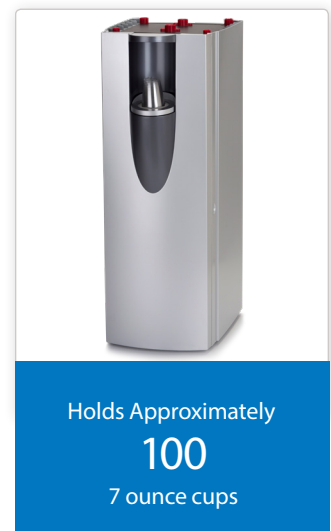

AquaStand™

Fit ION® Anywhere

Bold and stylish, the AquaStand is designed to enhance any environment where you need a fresh source of clean drinking water.

AquaStand quickly converts the ION from a counter-top to a stand-alone appliance, easily adapting to a multitude of spaces. With simple access to an electrical outlet and water line, AquaStand gives you the freedom and convenience to enjoy pure refreshment when and wherever you want.

Easy to install and ADA compliant, AquaStand makes storage a snap. With five cubic feet of interior storage space, AquaStand can hold everything from extra cups, CO2 Tanks, and filters, to office and kitchen supplies.

So start today, making pure refreshment accessible and start enjoying the unlimited possibilities of ION.

Good for You,
Good for Our Blue Marble!

www.BlueMarbleH2o.com

BLUE MARBLE WATER
SOLUTIONS

Purity you can taste!