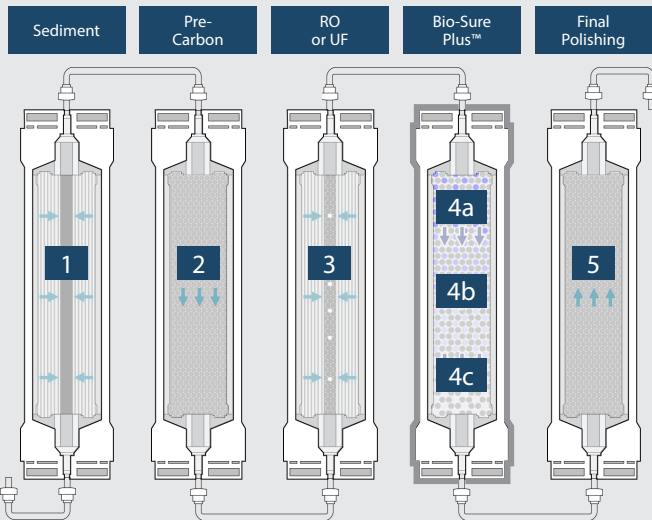

# BM 7000 Water Purifier

Taller design for more comfortable dispense height

- SafeTouch™ surface protection with silver ion antimicrobial technology
- Stainless steel reservoirs
- Safety button for hot water dispensing
- Hot and cold water
- Touch sensor and one-hand dispensing
- Extra-large dispensing area, perfect for large bottles and cups
- Continuous sanitization\*
- Enhanced alkalinity and nutrient boost from added minerals\*

## Specifications

DESCRIPTION	SPECIFICATION
Weight	60 lbs
Dimensions	50"h x 11.8"w x 13.75"d
Colors	Black and white
Cold Tank Capacity	1.6 gallons (6.1 liters)
Hot Tank Capacity	0.7 gallons (2.7 liters)
Dispense Height	8.625"
Recommended Water Pressure	60-70 psi
Rated Voltage/Frequency	110v/60Hz @ 4.9 amps
Power Consumption	1.60 kWh/24 hours

## Multi-Stage Purification Process

- 1 Sediment Filter**  
Reduces particles such as dirt, silt, rust and pipe residue.
- 2 Pre-Carbon Filter**  
Reduces chlorine, chemicals and pesticides.
- 3 Reverse Osmosis (RO) or Ultra Filtration (UF) Membrane**  
Reduces such contaminants as solids, arsenic, pharmaceuticals, and metals.
- 4 BIO-SURE PLUS™ FILTER**
  - 4a Restores/Adds Minerals & Electrolytes**  
More than 20 minerals and electrolytes are added.
  - 4b Enhances Alkalinity**  
Water is enhanced with minerals to increase alkalinity.
  - 4c Sanitizes Water**  
Colloidal silver is used to maintain the cleanliness of the waterway.
- 5 Final Polishing Filter**  
Coconut shell carbon polishes the water for great taste.